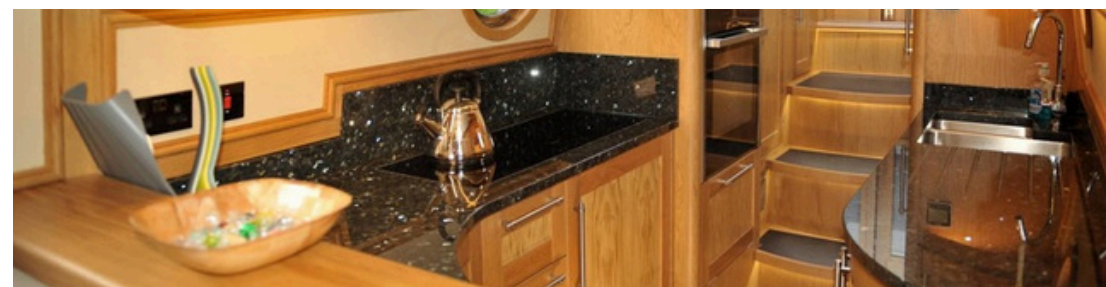

Luxury Canal Living

Life Aboard, Reimagined

Beautifully finished interiors designed to transform every journey into a luxury experience on the water.

Designed with modern canal living in mind, our interiors blend handcrafted detailing with contemporary comfort. Carefully selected materials, intelligent layouts and elegant finishes create spaces that feel both luxurious and functional.

Designed for
Comfort &
Freedom

Timeless Marine
Craftsmanship

Elegant
Interiors

Where modern
comfort meets
traditional
craftsmanship.

Beautiful Spaces,

From handcrafted kitchens to refined living areas, every detail is designed to create a warm and timeless onboard experience.

Signature Builds

Combining traditional craftsmanship with modern finishing techniques, we create distinctive canal boats built to leave a lasting impression on and off the water.

Refined Onboard Living

Behind every beautifully crafted interior is a carefully engineered electrical and control system designed for reliability, safety and modern onboard living.

From luxury shower suites to beautifully finished living areas, every detail is crafted to enhance life aboard.

Designed Around the Journey

Every layout is carefully crafted to combine comfort, practicality and timeless canal boat elegance.